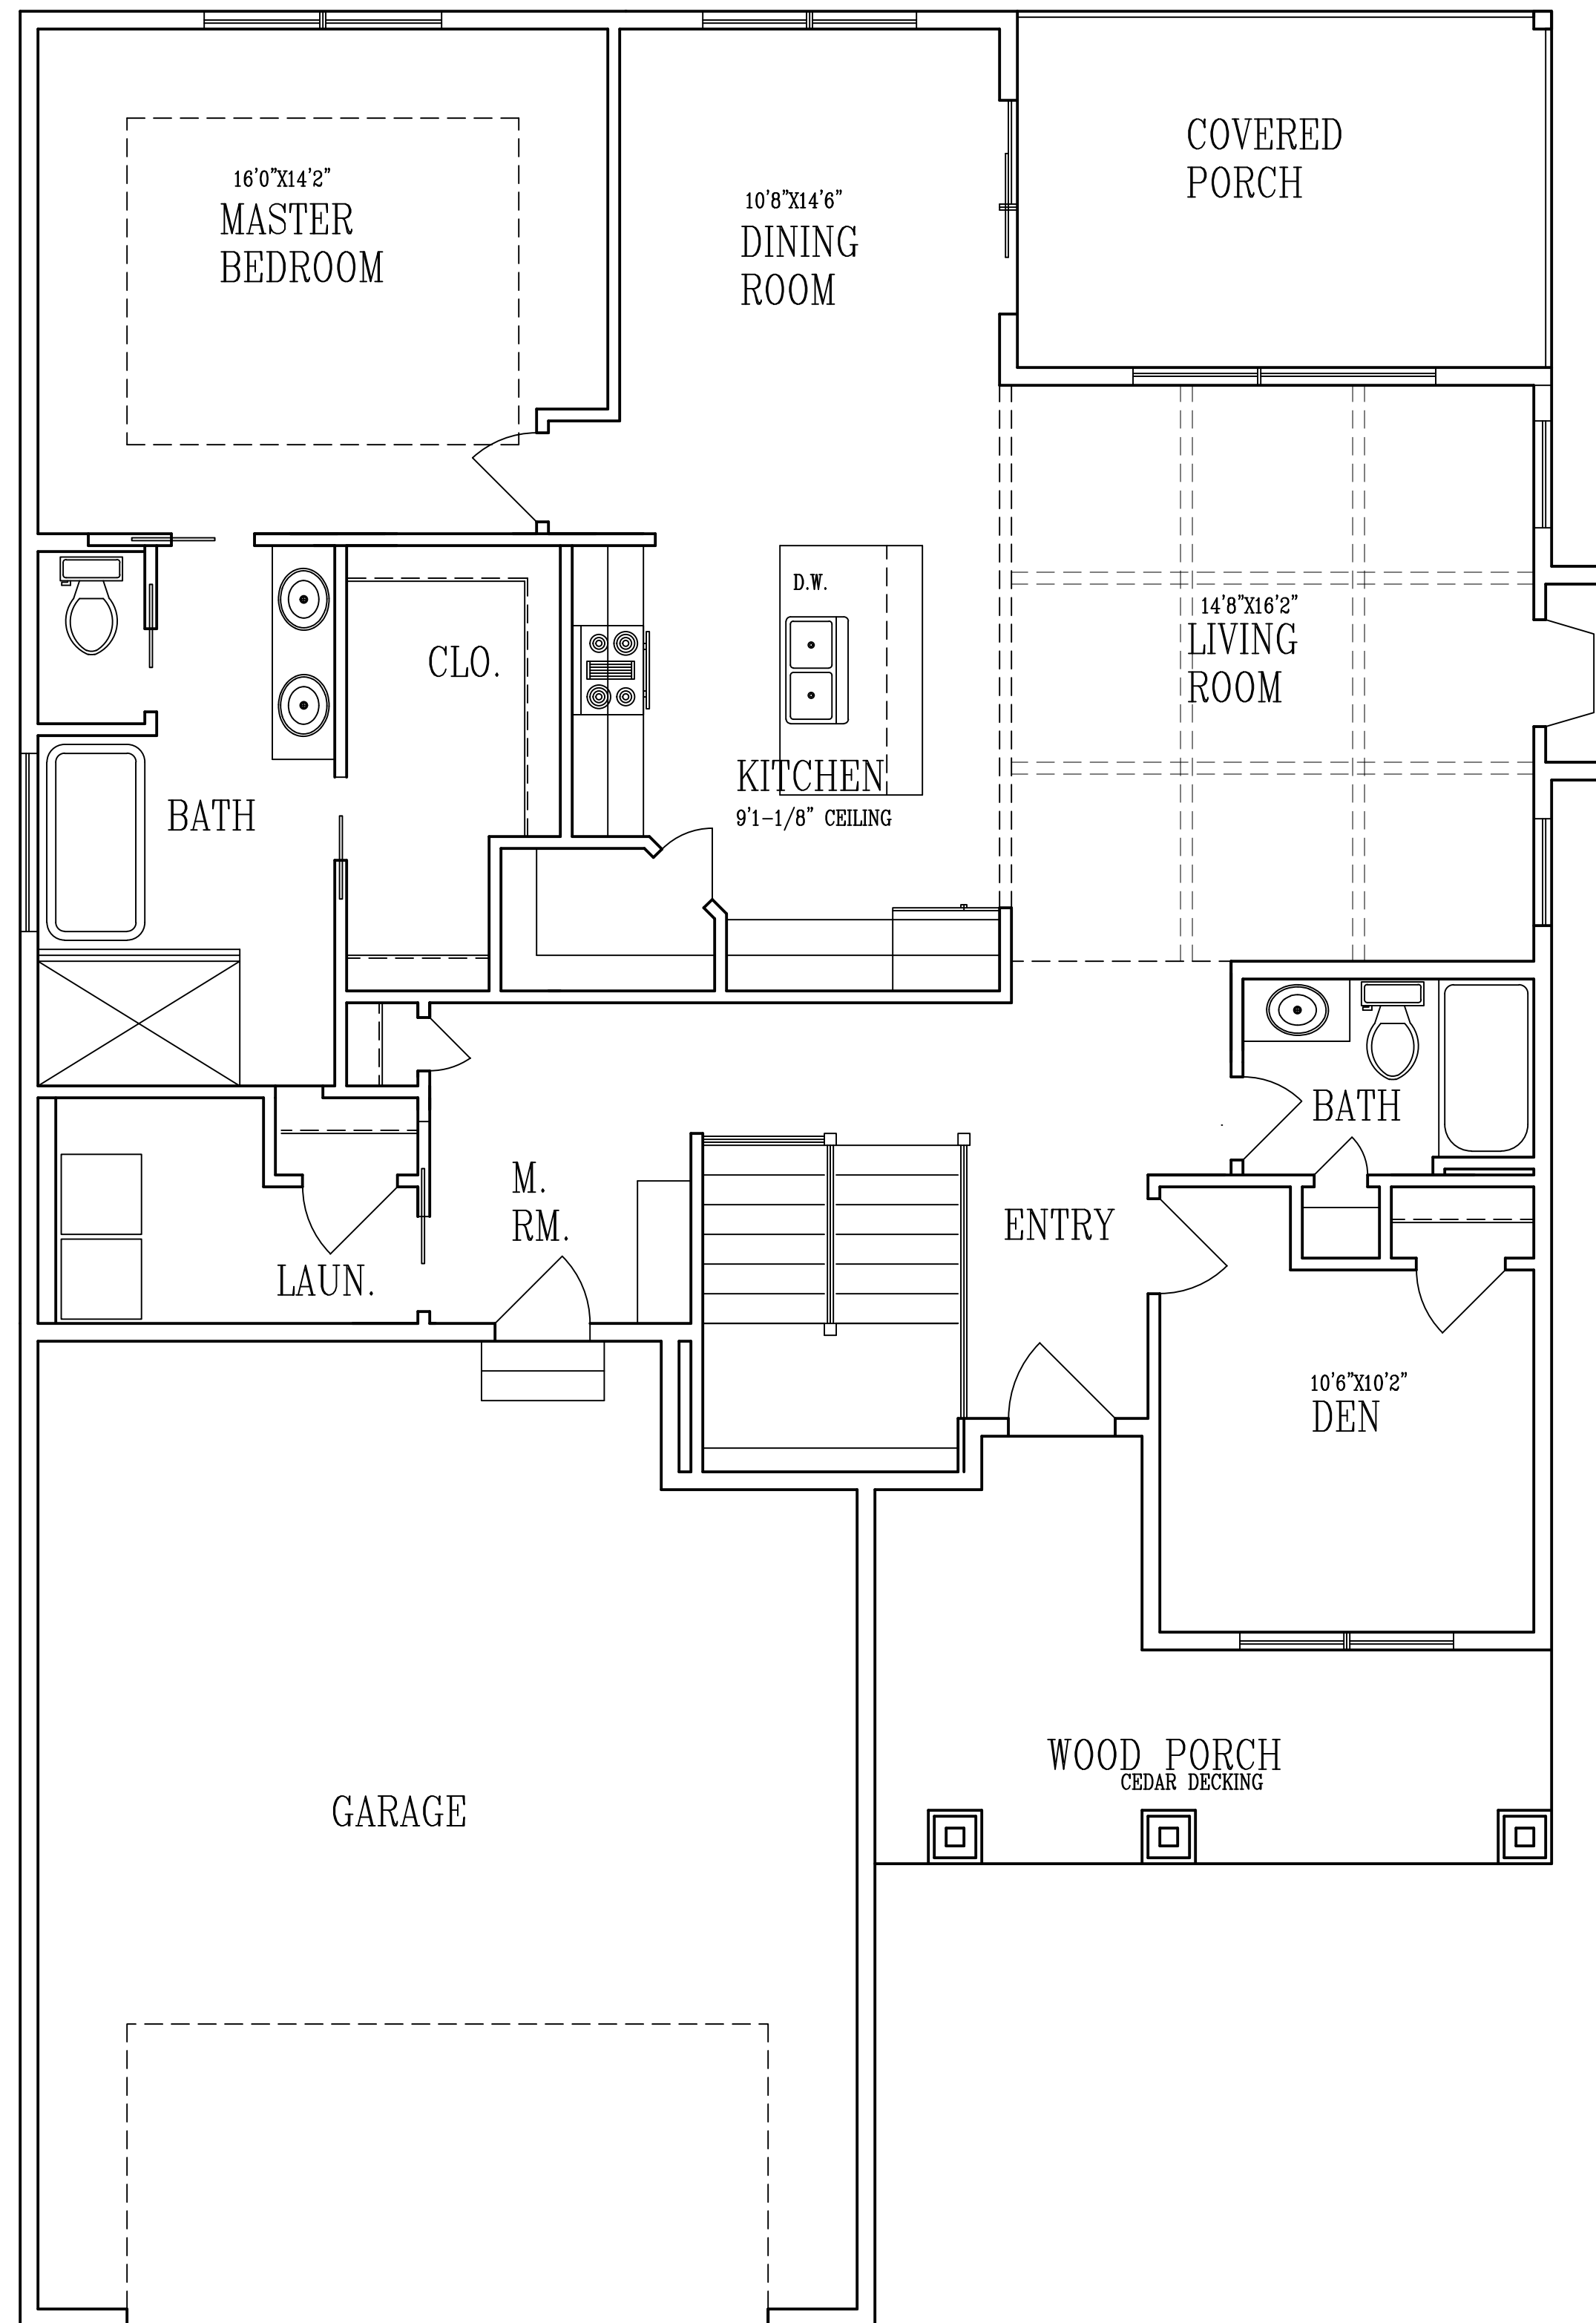

LOWER FLOOR PLAN

A DESIGN BY MEIER COMPANIES.

MAIN FLOOR PLAN
SCALE 1/4"=1'-0"

A DESIGN BY MEIER COMPANIES.